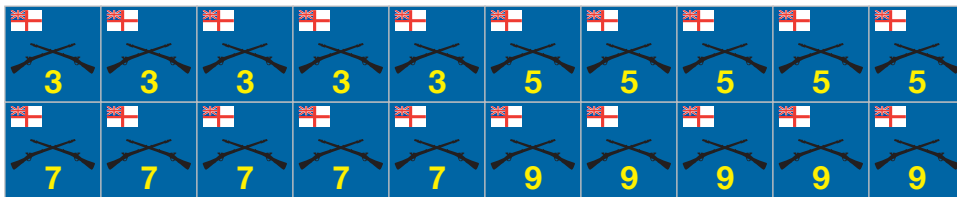

CONE OF FIRE: troop point markers — Front

Back